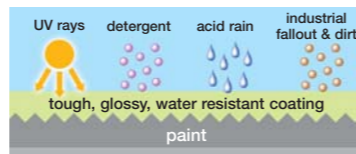

Under the Autoglym *LifeShine* system special care is taken by trained technicians to prepare your car to the highest standards. From bumper to bumper, inside and out, the finest Autoglym treatments are used to prepare your new car for delivery to you in pristine and protected condition.

extra protection

for paintwork, upholstery, leather, carpets and glass

1 Paintwork protection

All exterior paintwork is treated to a unique protective coating to enhance shine and ensure maximum resistance to environmental hazards, even the severest winter weather. The glossy water-repellent coating is easier to keep clean and maintains a superb deep gloss shine.